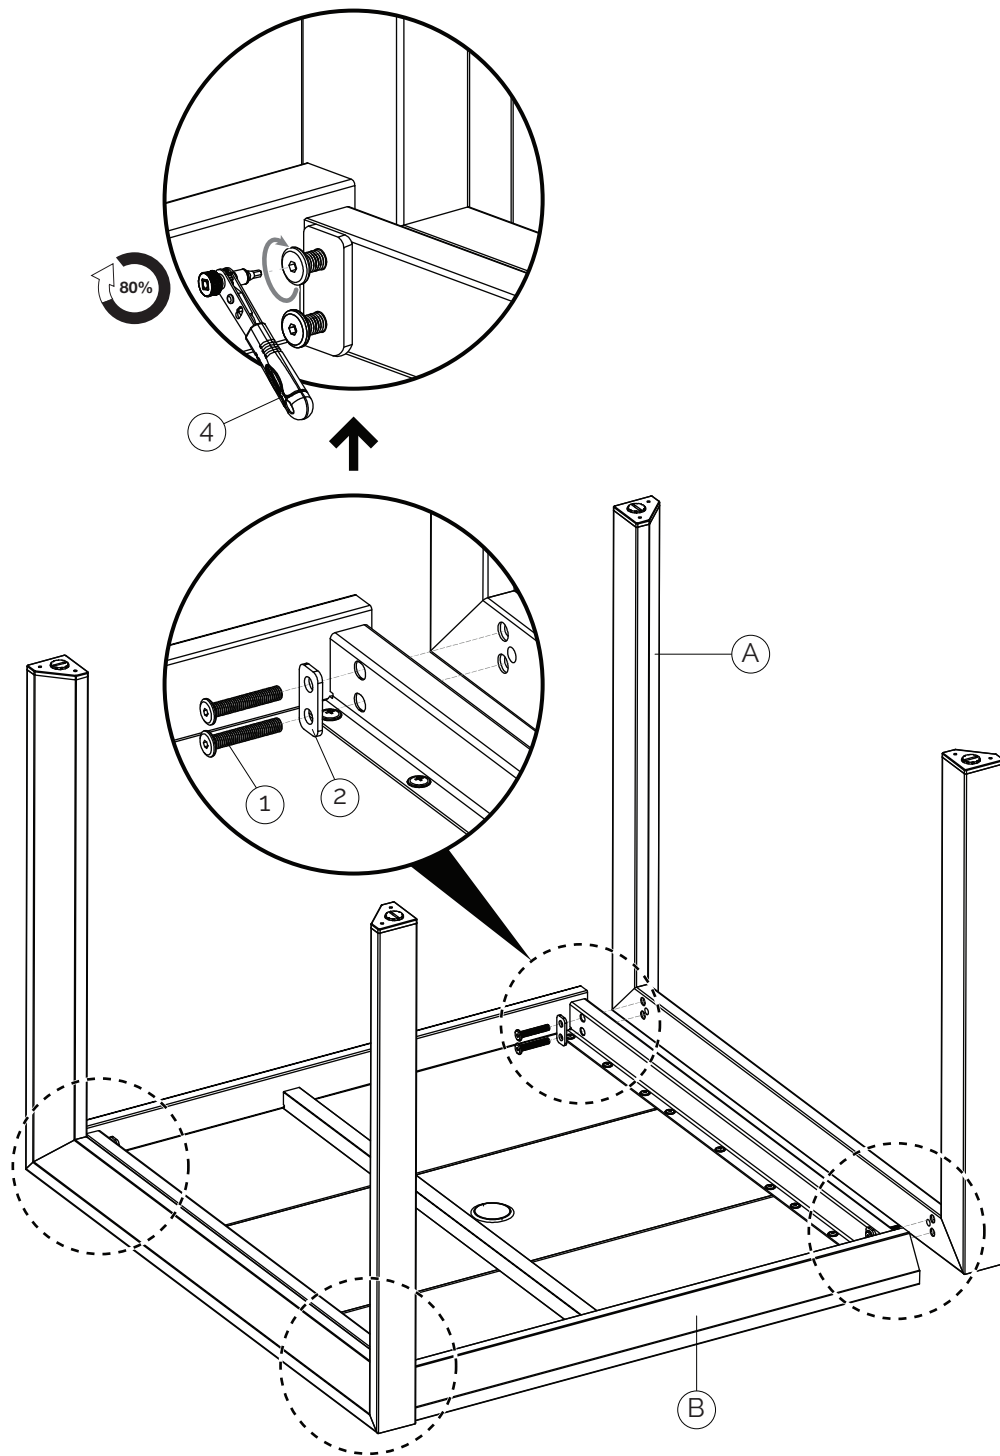

1

1 HW-ST-02-055 (8x45) x8	2 HW-ST-04-294 (40x20x3) x4	4 HW-MM-18-026 (125) x1