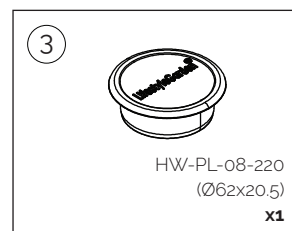

# LifestyleGarden®

(A)

SU-TB-LF-1810  
x2

(B)

SU-TB-TF-2511  
x1

<p>①</p>  <p>HW-ST-02-055 (8x45) x8</p>	<p>②</p>  <p>HW-ST-04-294 (40x20x3) x4</p>	<p>③</p>  <p>HW-PL-08-220 (Ø62x20.5) x1</p>	<p>④</p>  <p>HW-MM-18-026 (125) x1</p>
--	---	---	---

10 min

1

<p>1</p>  <p>HW-ST-02-055 (8x45) x8</p>	<p>2</p>  <p>HW-ST-04-294 (40x20x3) x4</p>	<p>4</p>  <p>HW-MM-18-026 (125) x1</p>
--	---	---

2

3

4

LifestyleGarden®

[www.lifestylegarden.com](http://www.lifestylegarden.com)